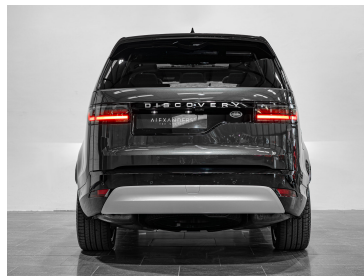

2022 (72) | Land Rover Discovery Metropolitan Edition D300

£69,995

Overview

Engine Size 2.996

Transmission Automatic

Fuel Type Diesel

Mileage 7300

Registered 2022

Description

Finished in Carpathian Grey premium metallic with a Full Extended Ebony Windsor leather interior with light oyster stitching.

Features of this car

Powered gesture tailgate

Privacy glass

Head Up Display